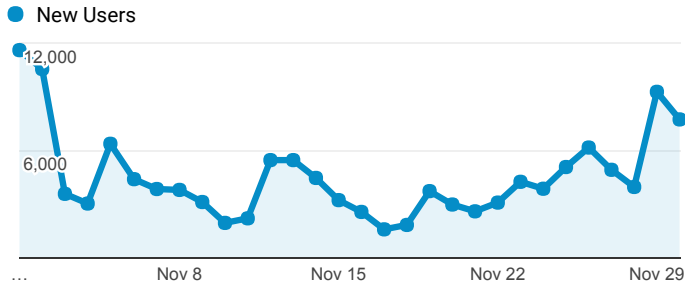

All Users
100.00% Sessions

New Users

Users

Sessions by Country

Country	Sessions
Saudi Arabia	229,067
United States	3,305
India	3,297
Egypt	2,886
United Kingdom	1,851
United Arab Emirates	1,188
Germany	1,041
Sudan	922
Philippines	827
Pakistan	748

Sessions by Browser

Browser	Sessions
Safari	105,005
Chrome	96,241
Safari (in-app)	17,484
Samsung Internet	11,948
Internet Explorer	6,479
Android Webview	6,384

Sessions by Language

Language	Sessions
ar	135,504
en-us	91,579
en-gb	12,164
ar-sa	4,840
ar-ae	3,799
ar-eg	1,314
en-ca	840
en-au	686
fr	430
(not set)	243

Sessions by Traffic Type

Traffic Type	Sessions
organic	96,098
direct	78,973
referral	78,345

Sessions by Operating System

Operating System	Sessions
iOS	122,912
Android	62,422
Windows	58,913
Macintosh	8,367
Linux	569
BlackBerry	97
(not set)	70
Windows Phone	51
Chrome OS	13
Nokia	1