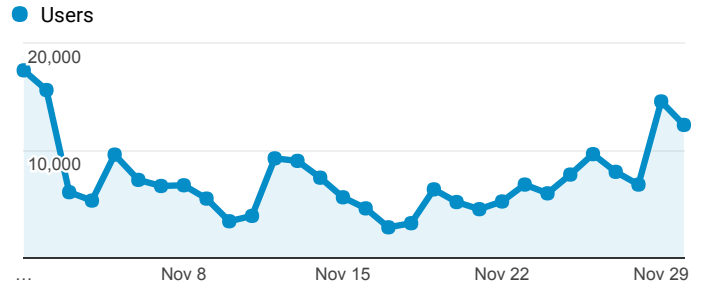

All Users
100.00% Sessions

New Users

Users

Sessions by Country

Country	Sessions
Saudi Arabia	229,067
United States	3,305
India	3,297
Egypt	2,886
United Kingdom	1,851
United Arab Emirates	1,188
Germany	1,041
Sudan	922
Philippines	827
Pakistan	748

Sessions by Browser

Browser	Sessions
Safari	105,005
Chrome	96,241
Safari (in-app)	17,484
Samsung Internet	11,948
Internet Explorer	6,479
Android Webview	6,384

Sessions by Language

Language	Sessions
ar	135,504
en-us	91,579
en-gb	12,164
ar-sa	4,840
ar-ae	3,799
ar-eg	1,314
en-ca	840
en-au	686
fr	430
(not set)	243

Sessions by Traffic Type

Traffic Type	Sessions
organic	96,098
direct	78,973
referral	78,345

Sessions by Operating System

Operating System	Sessions
iOS	122,912
Android	62,422
Windows	58,913
Macintosh	8,367
Linux	569
BlackBerry	97
(not set)	70
Windows Phone	51
Chrome OS	13
Nokia	1