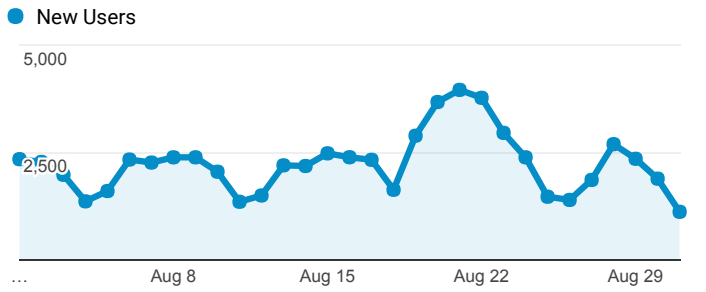

All Users
100.00% Sessions

New Users

Users

Sessions by Country

Country	Sessions
Saudi Arabia	106,964
Egypt	3,333
India	2,847
United States	2,658
United Kingdom	1,415
United Arab Emirates	1,084
Philippines	912
Jordan	909
Pakistan	777
Sudan	719

Sessions by Traffic Type

Traffic Type	Sessions
organic	72,222
direct	33,249
referral	23,791
twitter	1

Sessions by Operating System

Operating System	Sessions
iOS	53,501
Android	35,205
Windows	34,279
Macintosh	5,560
Linux	520
(not set)	79
BlackBerry	57
Windows Phone	41
Chrome OS	19
SymbianOS	1