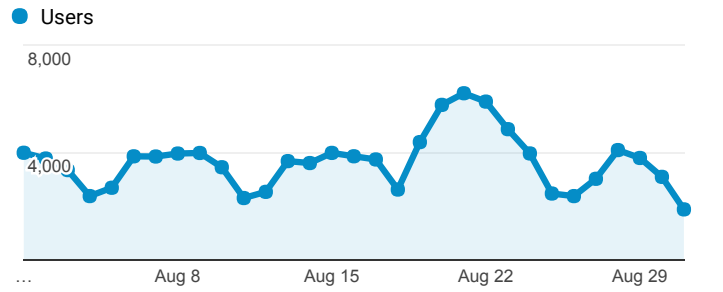

All Users
100.00% Sessions

New Users

Users

Sessions by Country

Country	Sessions
Saudi Arabia	106,964
Egypt	3,333
India	2,847
United States	2,658
United Kingdom	1,415
United Arab Emirates	1,084
Philippines	912
Jordan	909
Pakistan	777
Sudan	719

Sessions by Traffic Type

Traffic Type	Sessions
organic	72,222
direct	33,249
referral	23,791
twitter	1

Sessions by Operating System

Operating System	Sessions
iOS	53,501
Android	35,205
Windows	34,279
Macintosh	5,560
Linux	520
(not set)	79
BlackBerry	57
Windows Phone	41
Chrome OS	19
SymbianOS	1