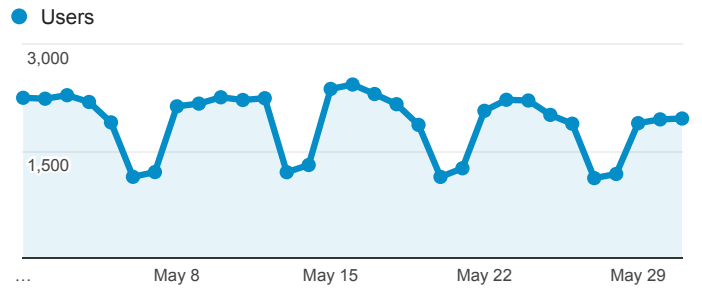

All Users
100.00% Sessions

New Users

Users

Sessions by Country

Country	Sessions
Saudi Arabia	56,423
United States	2,082
United Kingdom	905
India	845
Egypt	711
United Arab Emirates	697
Philippines	575
Canada	533
Russia	388
Pakistan	339

Sessions by Traffic Type

Traffic Type	Sessions
organic	42,342
direct	18,322
referral	7,110

Sessions by Operating System

Operating System	Sessions
Windows	29,668
iOS	19,834
Android	14,161
Macintosh	3,727
Linux	181
BlackBerry	69
Windows Phone	61
Chrome OS	38
(not set)	33
SymbianOS	1