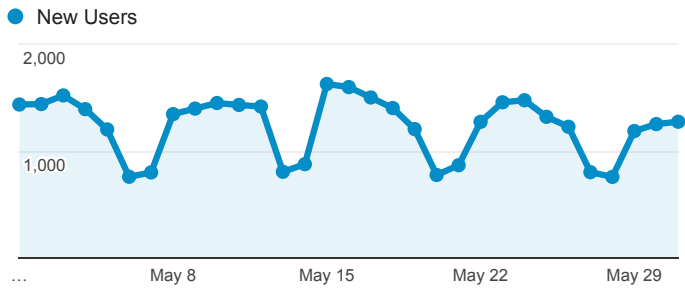

All Users
100.00% Sessions

New Users

Users

Sessions by Country

Country	Sessions
Saudi Arabia	56,423
United States	2,082
United Kingdom	905
India	845
Egypt	711
United Arab Emirates	697
Philippines	575
Canada	533
Russia	388
Pakistan	339

Sessions by Traffic Type

Traffic Type	Sessions
organic	42,342
direct	18,322
referral	7,110

Sessions by Operating System

Operating System	Sessions
Windows	29,668
iOS	19,834
Android	14,161
Macintosh	3,727
Linux	181
BlackBerry	69
Windows Phone	61
Chrome OS	38
(not set)	33
SymbianOS	1