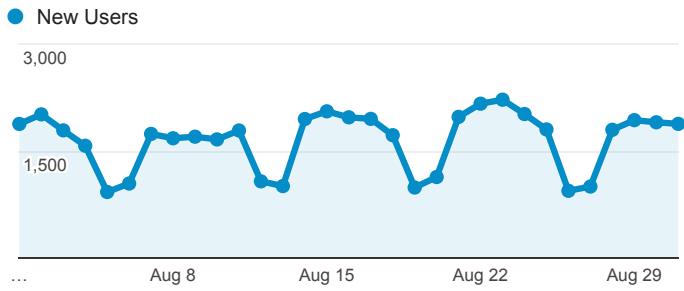

All Users
100.00% Sessions

New Users

Users

Sessions by Country

Country	Sessions
Saudi Arabia	126,349
United States	2,190
India	1,023
United Kingdom	964
Egypt	945
United Arab Emirates	666
Philippines	580
Canada	526
Jordan	478
Pakistan	399

Sessions by Traffic Type

Traffic Type	Sessions
referral	73,370
organic	49,016
direct	16,596

Sessions by Operating System

Operating System	Sessions
Windows	86,400
iOS	28,299
Android	19,901
Macintosh	3,861
Linux	285
Windows Phone	78
BlackBerry	75
(not set)	61
Chrome OS	21
SymbianOS	1