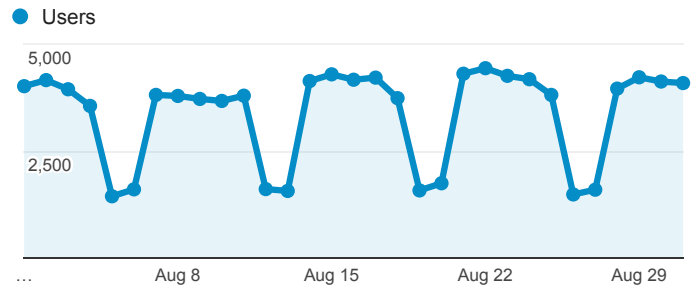

All Users
100.00% Sessions

New Users

Users

Sessions by Country

Country	Sessions
Saudi Arabia	126,349
United States	2,190
India	1,023
United Kingdom	964
Egypt	945
United Arab Emirates	666
Philippines	580
Canada	526
Jordan	478
Pakistan	399

Sessions by Traffic Type

Traffic Type	Sessions
referral	73,370
organic	49,016
direct	16,596

Sessions by Operating System

Operating System	Sessions
Windows	86,400
iOS	28,299
Android	19,901
Macintosh	3,861
Linux	285
Windows Phone	78
BlackBerry	75
(not set)	61
Chrome OS	21
SymbianOS	1