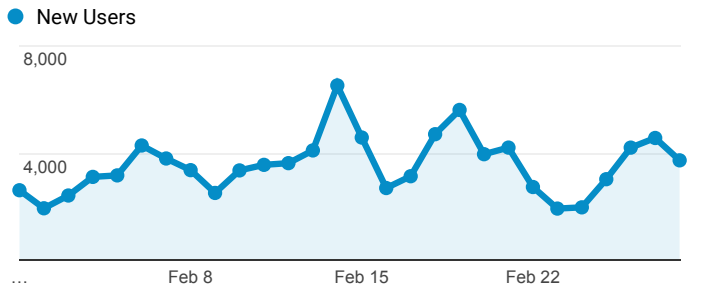

All Users
100.00% Sessions

New Users

Users

Sessions by Country

Country	Sessions
Saudi Arabia	163,620
India	3,557
United States	3,498
Egypt	2,256
United Kingdom	1,597
United Arab Emirates	1,283
Philippines	1,242
Pakistan	823
Germany	811
Canada	767

Sessions by Traffic Type

Traffic Type	Sessions
organic	90,052
direct	49,091
referral	48,188
social	4

Sessions by Operating System

Operating System	Sessions
iOS	84,110
Windows	49,500
Android	45,323
Macintosh	7,790
Linux	428
(not set)	57
BlackBerry	52
Windows Phone	52
Chrome OS	14
Tizen	8