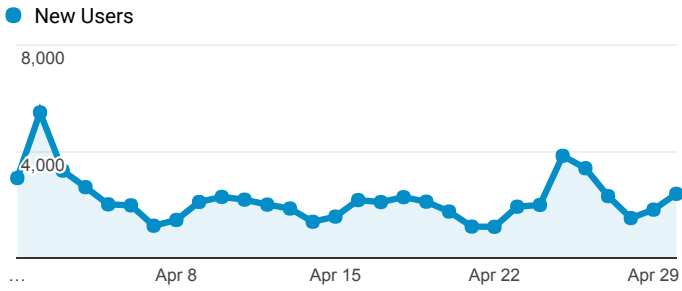

 All Users
100.00% Sessions

New Users

Users

Sessions by Country

Country	Sessions
Saudi Arabia	102,200
United States	2,464
Egypt	1,665
India	1,453
United Kingdom	1,198
United Arab Emirates	873
Philippines	757
Pakistan	739
Jordan	563
Canada	534

Sessions by Traffic Type

Traffic Type	Sessions
organic	67,201
direct	29,877
referral	21,827

Sessions by Operating System

Operating System	Sessions
iOS	47,922
Windows	34,540
Android	30,611
Macintosh	5,287
Linux	331
(not set)	74
BlackBerry	58
Windows Phone	43
Chrome OS	36
SymbianOS	3