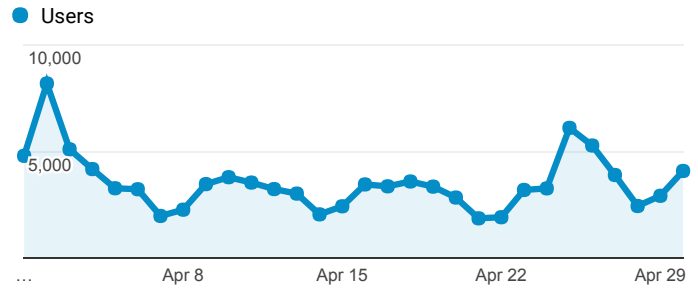

 All Users
100.00% Sessions

New Users

Users

Sessions by Country

Country	Sessions
Saudi Arabia	102,200
United States	2,464
Egypt	1,665
India	1,453
United Kingdom	1,198
United Arab Emirates	873
Philippines	757
Pakistan	739
Jordan	563
Canada	534

Sessions by Traffic Type

Traffic Type	Sessions
organic	67,201
direct	29,877
referral	21,827

Sessions by Operating System

Operating System	Sessions
iOS	47,922
Windows	34,540
Android	30,611
Macintosh	5,287
Linux	331
(not set)	74
BlackBerry	58
Windows Phone	43
Chrome OS	36
SymbianOS	3